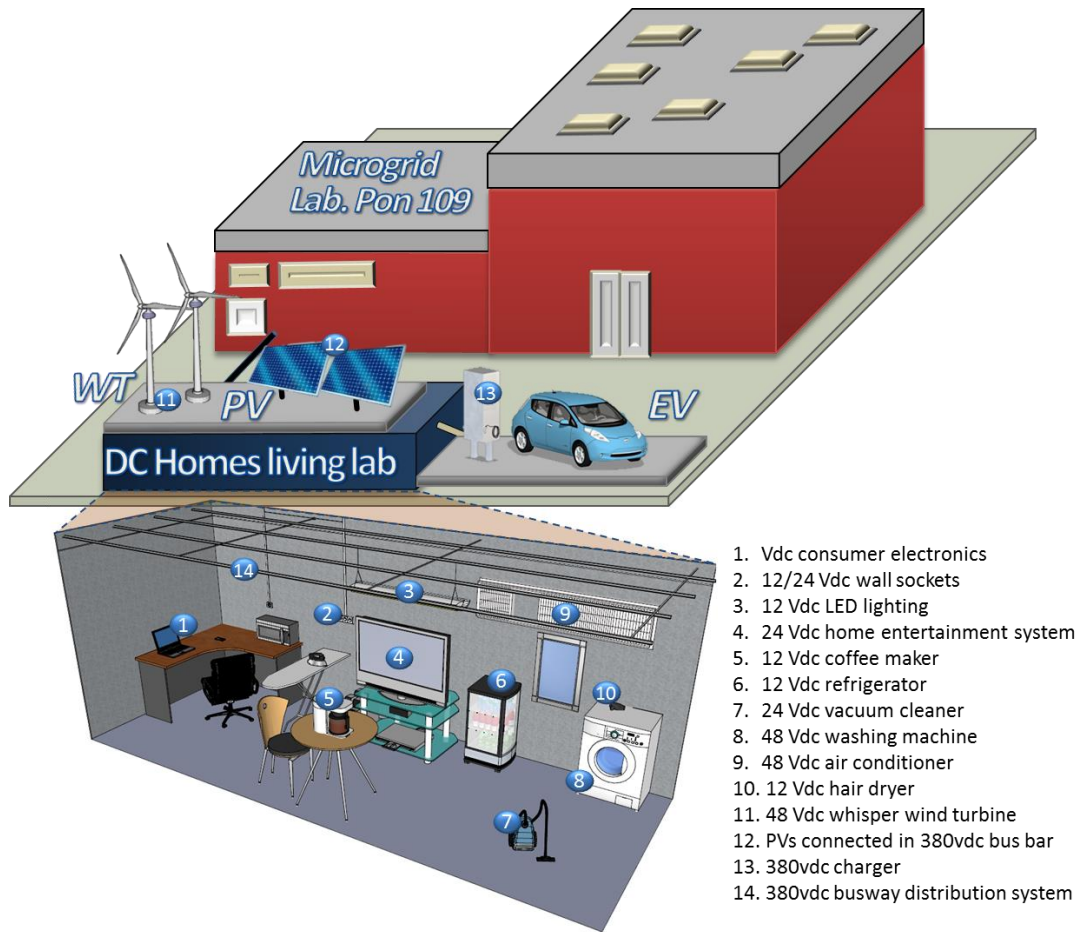

Location of **Pon109** building and the proposed DC home living laboratory:

Lab drawing: